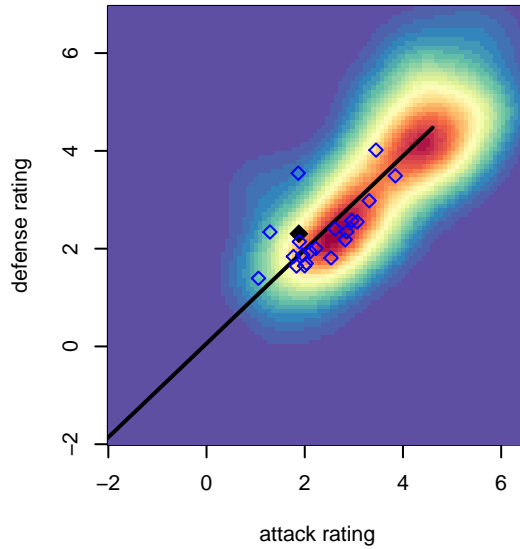

Venues played:
 2016 Crossfire Select U17 Gold
 2016 Central WA Super Cup U17 Gold
 2016 AstroTurf Showcase GU17 AB
 2016 PacNW Winter Classic Premier II U17
 2016 Win PSPL Classic 1 (00) U17
 2016 WA Cup Gold Division

Highline Premier Blue G00
 Dots are actual minus expected GF (blue circles) and GA (red triangles).
 Blue line is smoothed change in attack strength. Red is smoothed change in defense strength.

**attack and defense variance (black dot)
relative to other teams
and top 10 in region**

**attack and defense rating
relative to others at age
and all opponents in last 13 months**

**attack and defense rating
relative to others at age
and all opponents in last 13 months**

Performance relative to 13 month average

Performance relative to 13 month average

Distribution of opponents
 Red = Lose zone, Blue = Win zone, Green = Even
 Black line separates win/lose zones

lot. A=Neither has attack advantage, B=Opponent has both attack and defense advantage, C=Opponent has both attack and defense disadvantage, D=Both have