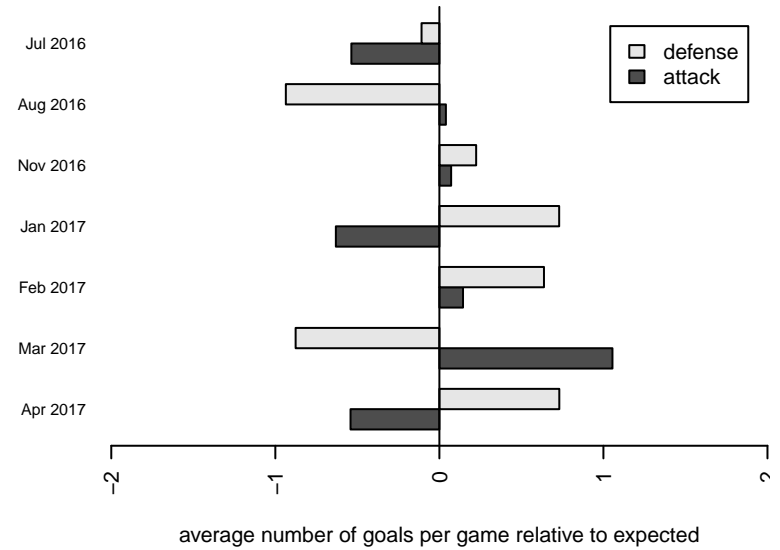

Highline Premier Blue G00
 Dots are actual minus expected GF (blue circles) and GA (red triangles).
 Blue line is smoothed change in attack strength. Red is smoothed change in defense strength.

**attack and defense variance (black dot)
relative to other teams
and top 10 in region**

**attack and defense rating
relative to others at age
and all opponents in last 13 months**

**attack and defense rating
relative to others at age
and all opponents in last 13 months**

Performance relative to 13 month average

Performance relative to 13 month average

Distribution of opponents
 Red = Lose zone, Blue = Win zone, Green = Even
 Black line separates win/lose zones

lot. A=Neither has attack advantage, B=Opponent has both attack and defense advantage, C=Opponent has both attack and defense disadvantage, D=Both have