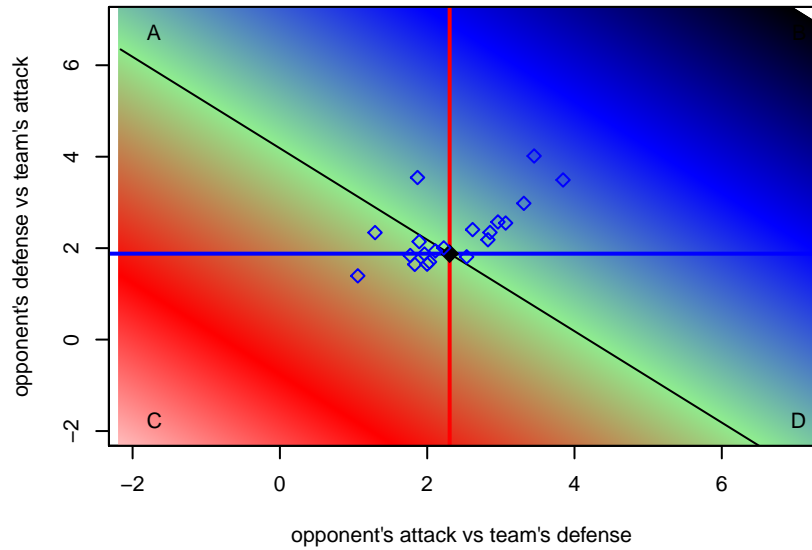

Highline Premier Blue G00
 Dots are actual minus expected GF (blue circles) and GA (red triangles).
 Blue line is smoothed change in attack strength. Red is smoothed change in defense strength.

**attack and defense variance (black dot)
relative to other teams
and top 10 in region**

**attack and defense rating
relative to others at age
and all opponents in last 13 months**

**attack and defense rating
relative to others at age
and all opponents in last 13 months**

Performance relative to 13 month average

Performance relative to 13 month average

Distribution of opponents
 Red = Lose zone, Blue = Win zone, Green = Even
 Black line separates win/lose zones

lot. A=Neither has attack advantage, B=Opponent has both attack and defense advantage, C=Opponent has both attack and defense disadvantage, D=Both have