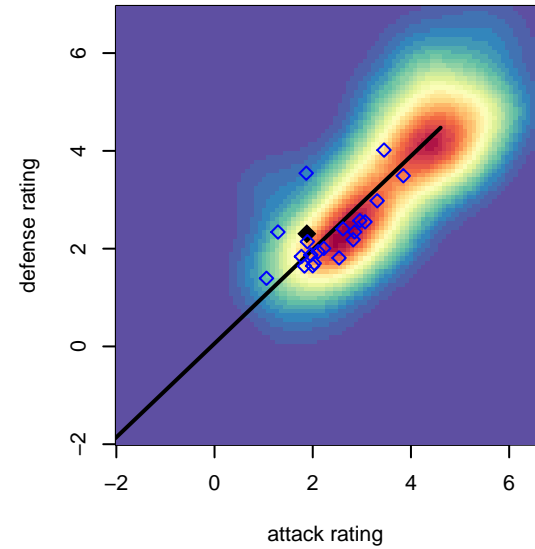

Highline Premier Blue G00
 Dots are actual minus expected GF (blue circles) and GA (red triangles).
 Blue line is smoothed change in attack strength. Red is smoothed change in defense strength.

**attack and defense variance (black dot)
relative to other teams
and top 10 in region**

**attack and defense rating
relative to others at age
and all opponents in last 13 months**

**attack and defense rating
relative to others at age
and all opponents in last 13 months**

Performance relative to 13 month average

Performance relative to 13 month average

Distribution of opponents
 Red = Lose zone, Blue = Win zone, Green = Even
 Black line separates win/lose zones

lot. A=Neither has attack advantage, B=Opponent has both attack and defense advantage, C=Opponent has both attack and defense disadvantage, D=Both have