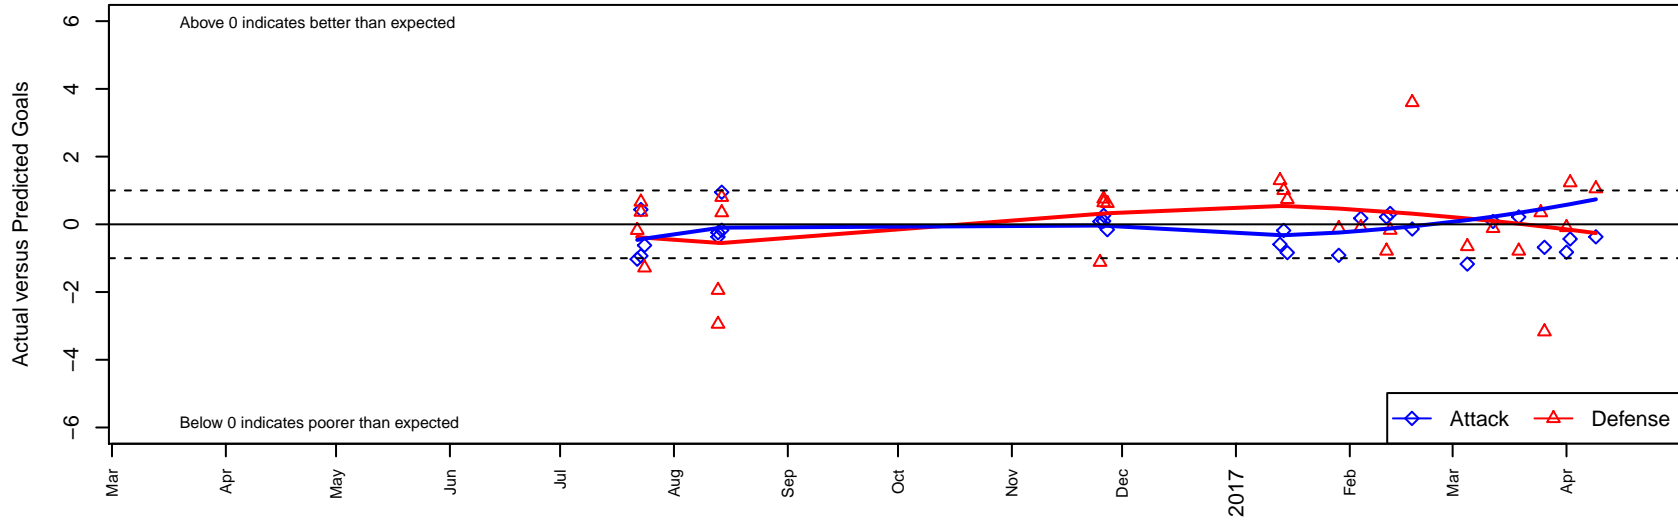

Venues played:
 2016 Crossfire Select U17 Gold
 2016 Central WA Super Cup U17 Gold
 2016 AstroTurf Showcase GU17 AB
 2016 PacNW Winter Classic Premier II U17
 2016 Win PSPL Classic 1 (00) U17
 2016 WA Cup Gold Division

Highline Premier Blue G00
 Dots are actual minus expected GF (blue circles) and GA (red triangles).
 Blue line is smoothed change in attack strength. Red is smoothed change in defense strength.

**attack and defense variance (black dot)
relative to other teams
and top 10 in region**

**attack and defense rating
relative to others at age
and all opponents in last 13 months**

**attack and defense rating
relative to others at age
and all opponents in last 13 months**

Performance relative to 13 month average

Performance relative to 13 month average

Distribution of opponents
 Red = Lose zone, Blue = Win zone, Green = Even
 Black line separates win/lose zones

lot. A=Neither has attack advantage, B=Opponent has both attack and defense advantage, C=Opponent has both attack and defense disadvantage, D=Both have