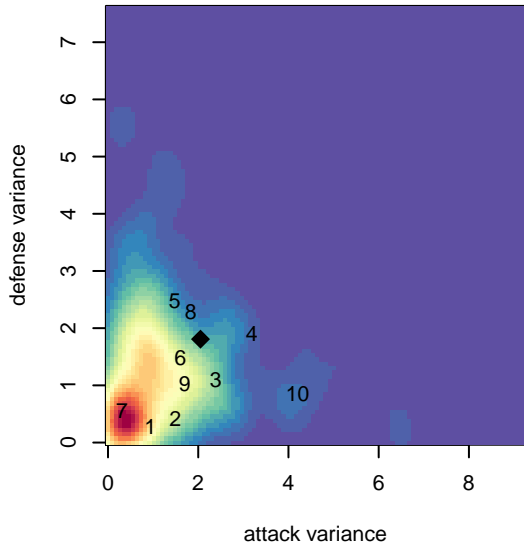

Highline Premier Blue G00

Highline Premier FC
 Burien, WA
 G00 total strength=1404
 attack=6.55 defense=10.02
 spr league = Win PSPL Classic 1 (00) U17
 notes= Eaton 2014-5

alt names used:
 HIGHLINE PREMIER FCEAGLES 00
 HPFC Eagles `00
 HPFC Eagles
 HPFC Eagles 00
 Highline Premier FC Eagles 00
 HIGHLINE PREMIER FC EAGLES 00

Highline Premier Blue G00
 Dots are actual minus expected GF (blue circles) and GA (red triangles).
 Blue line is smoothed change in attack strength. Red is smoothed change in defense strength.

**attack and defense variance (black dot)
relative to other teams
and top 10 in region**